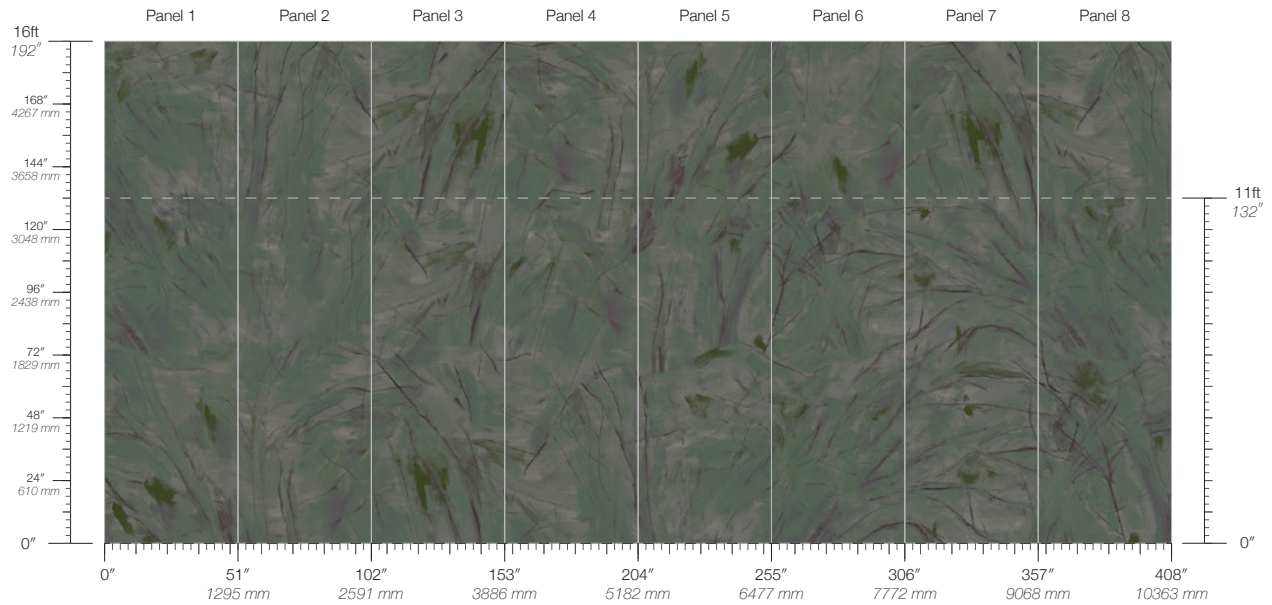

Kaleidoscope Emerge

Suitable for residential and commercial projects

COLOR
Emerge

ITEM
6112

CONTENT
Type II PVC-Free

PANEL WIDTH
51" / 1295 mm trimmed

PANEL HEIGHT
132" / 3353 mm standard
192" / 4877 mm extended

REPEAT
Non-repeating

STOCK
Made to order

LEAD TIME
4 weeks to print

MINIMUM
1 panel

PRICE
Available upon request

ORIGIN
USA

DETAILS
Custom options available

MAINTENANCE
Water-based cleanser

ENVIRONMENTAL
FSC Certified Content
Low VOC

SPECS
Polyester & Paper Composite face
Fabric backing
13 oz per linear yard
200 g per linear meter
Smooth surface texture

TESTING
(US) ASTM E84 Adhered Class A
ASTM F793 Type II Characteristics

CONTACT
sales@calicowallpaper.com
+1 718 243 1705
57 Lispernard Street
New York, NY 10013 USA

DISCLAIMER
Refer to our website to see the full mural artwork. Reference the physical sample for color and texture. Panel maps represent mural artwork only.